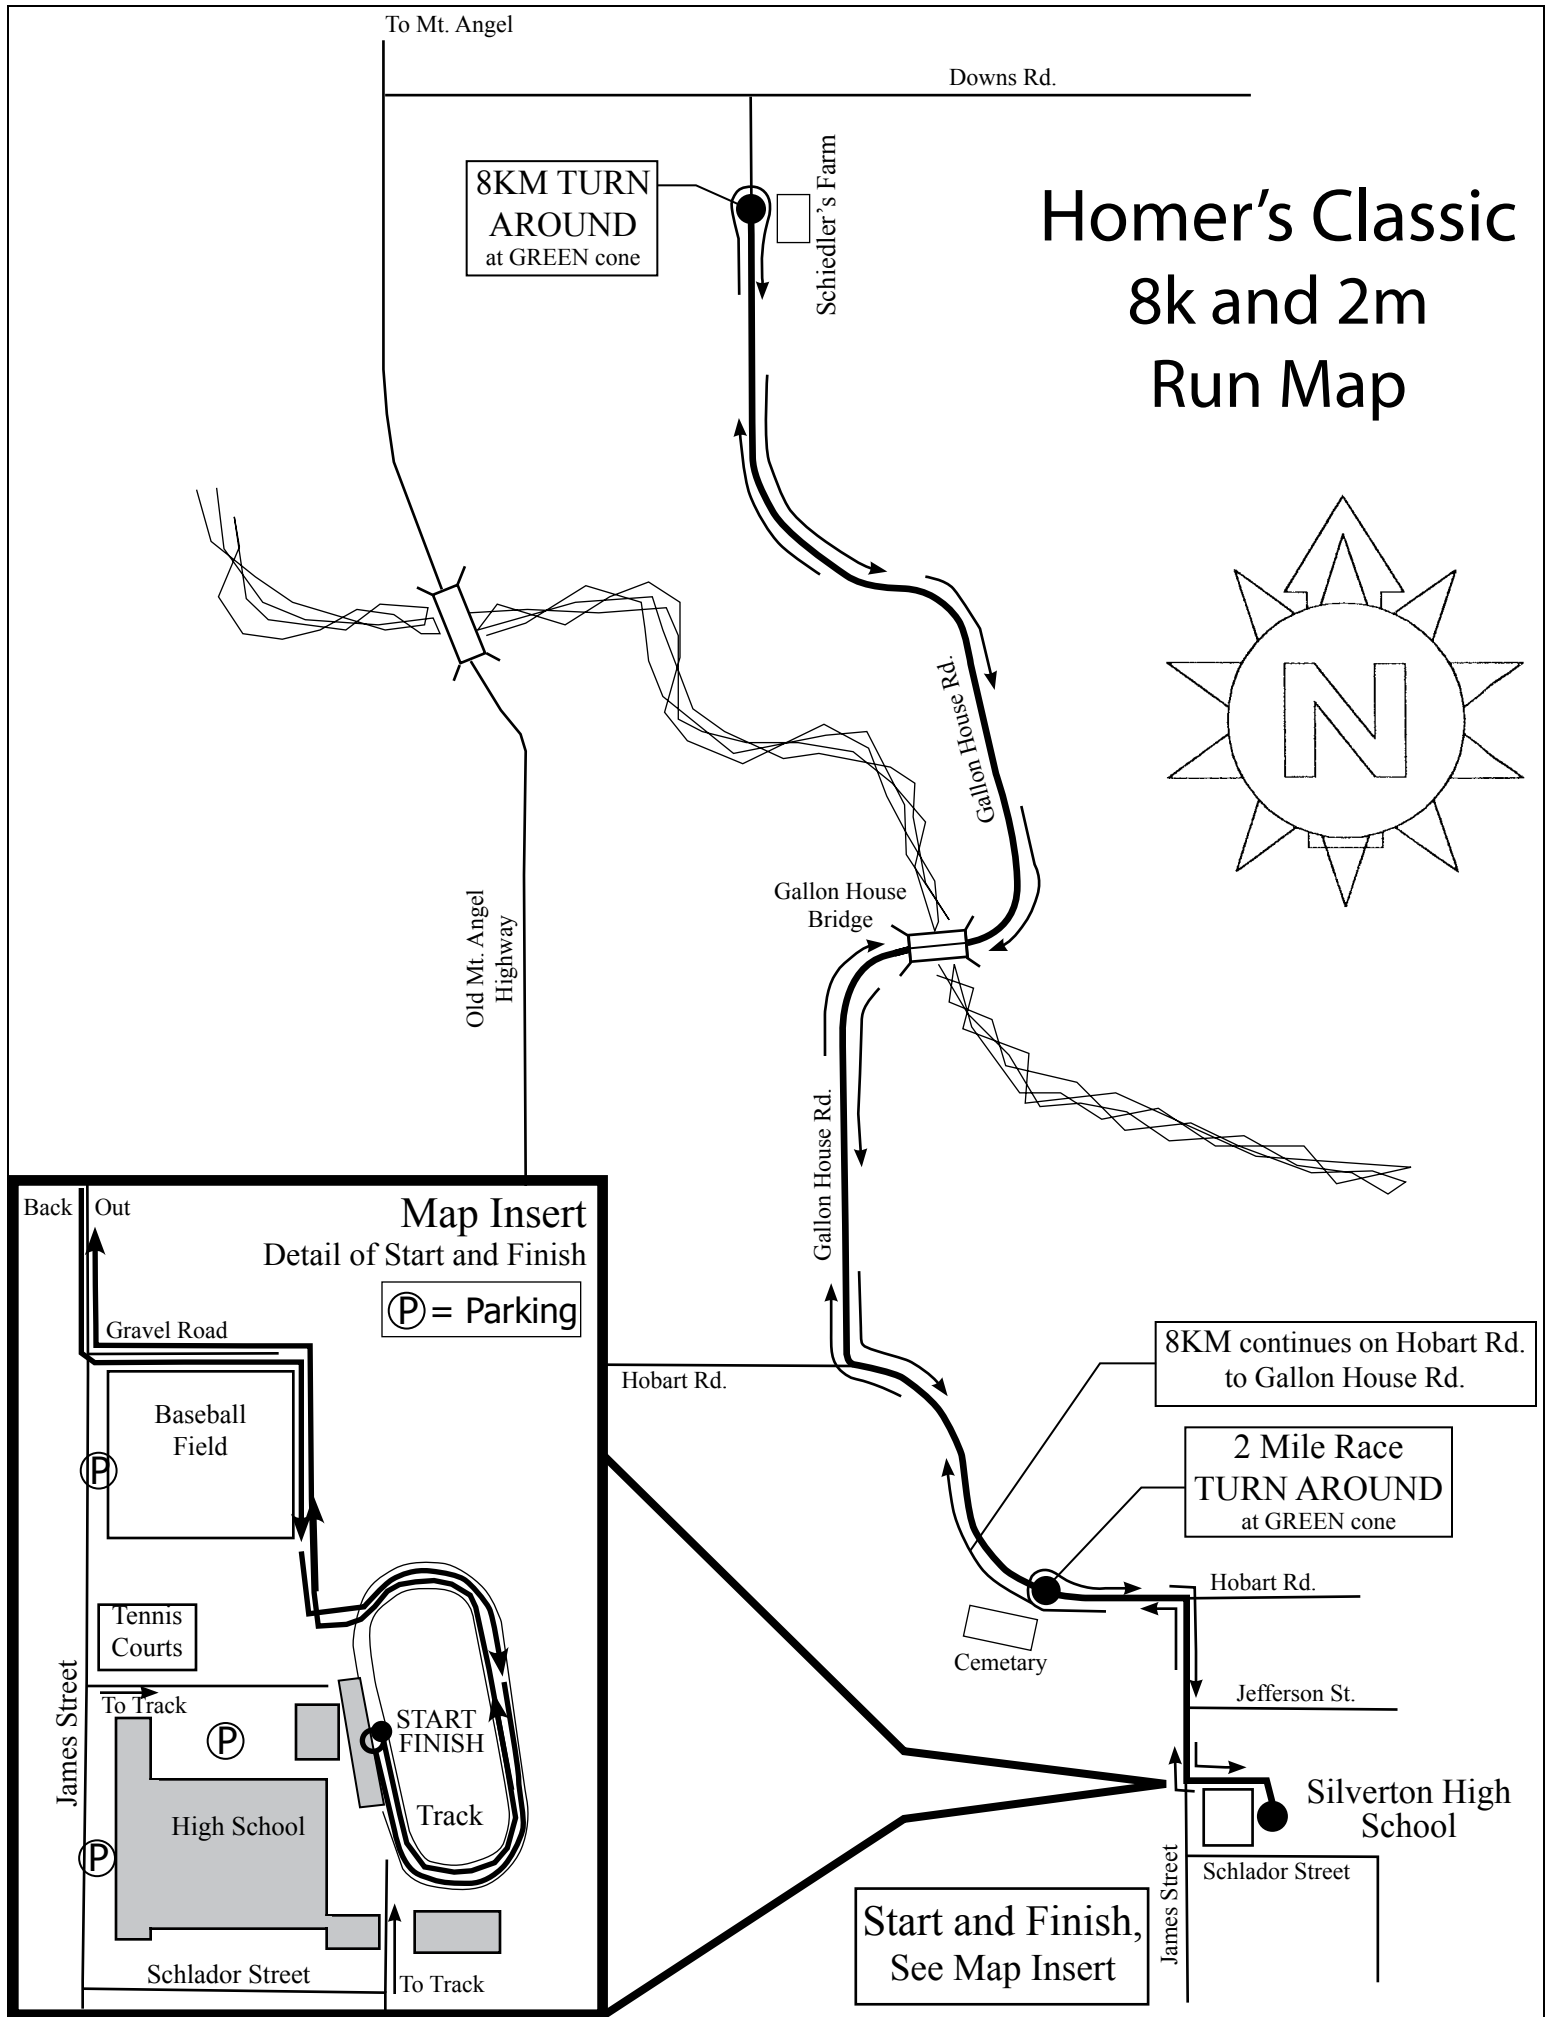

# Homer's Classic 8k and 2m Run Map

8KM TURN  
AROUND  
at GREEN cone

Schiedler's Farm

Downs Rd.

Old Mt. Angel  
Highway

Gallon House Rd.

Gallon House  
Bridge

Gallon House Rd.

Hobart Rd.

8KM continues on Hobart Rd.  
to Gallon House Rd.

2 Mile Race  
TURN AROUND  
at GREEN cone

Hobart Rd.

Jefferson St.

Silverton High  
School

Schlador Street

Start and Finish,  
See Map Insert

Back

Out

Map Insert

Detail of Start and Finish

(P) = Parking

Gravel Road

Baseball  
Field

Tennis  
Courts