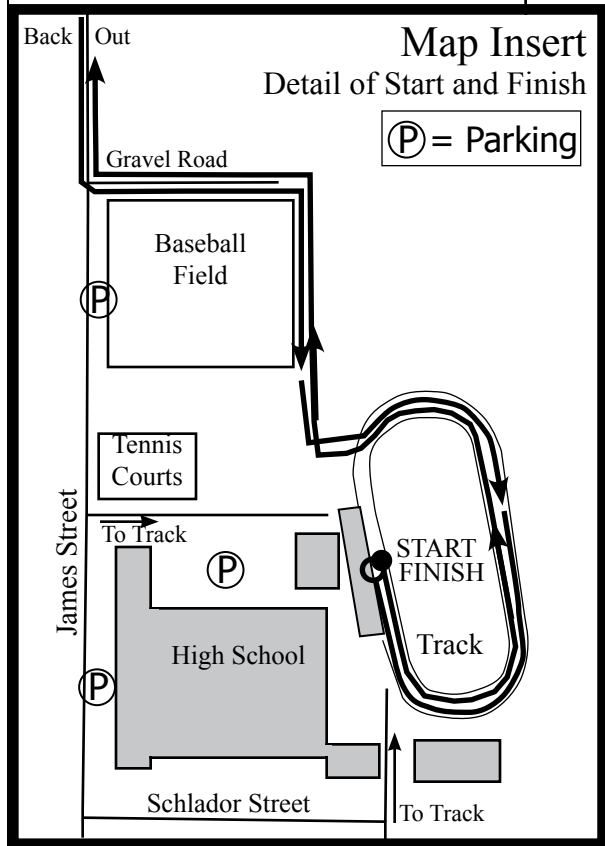

# Homer's Classic 8k and 2m Run Map

8KM TURN  
AROUND  
at GREEN cone

Schiedler's Farm

Downs Rd.

Old Mt. Angel  
Highway

Gallon House Rd.

Gallon House  
Bridge

Gallon House Rd.

Hobart Rd.

8KM continues on Hobart Rd.  
to Gallon House Rd.

2 Mile Race  
TURN AROUND  
at GREEN cone

Hobart Rd.

Jefferson St.

Silverton High  
School

Schlador Street

Start and Finish,  
See Map Insert

Back

Out

Map Insert

Detail of Start and Finish

(P) = Parking

Gravel Road

Baseball  
Field

Tennis  
Courts

START  
FINISH

Track

High School

Schlador Street

To Track

James Street

To Track